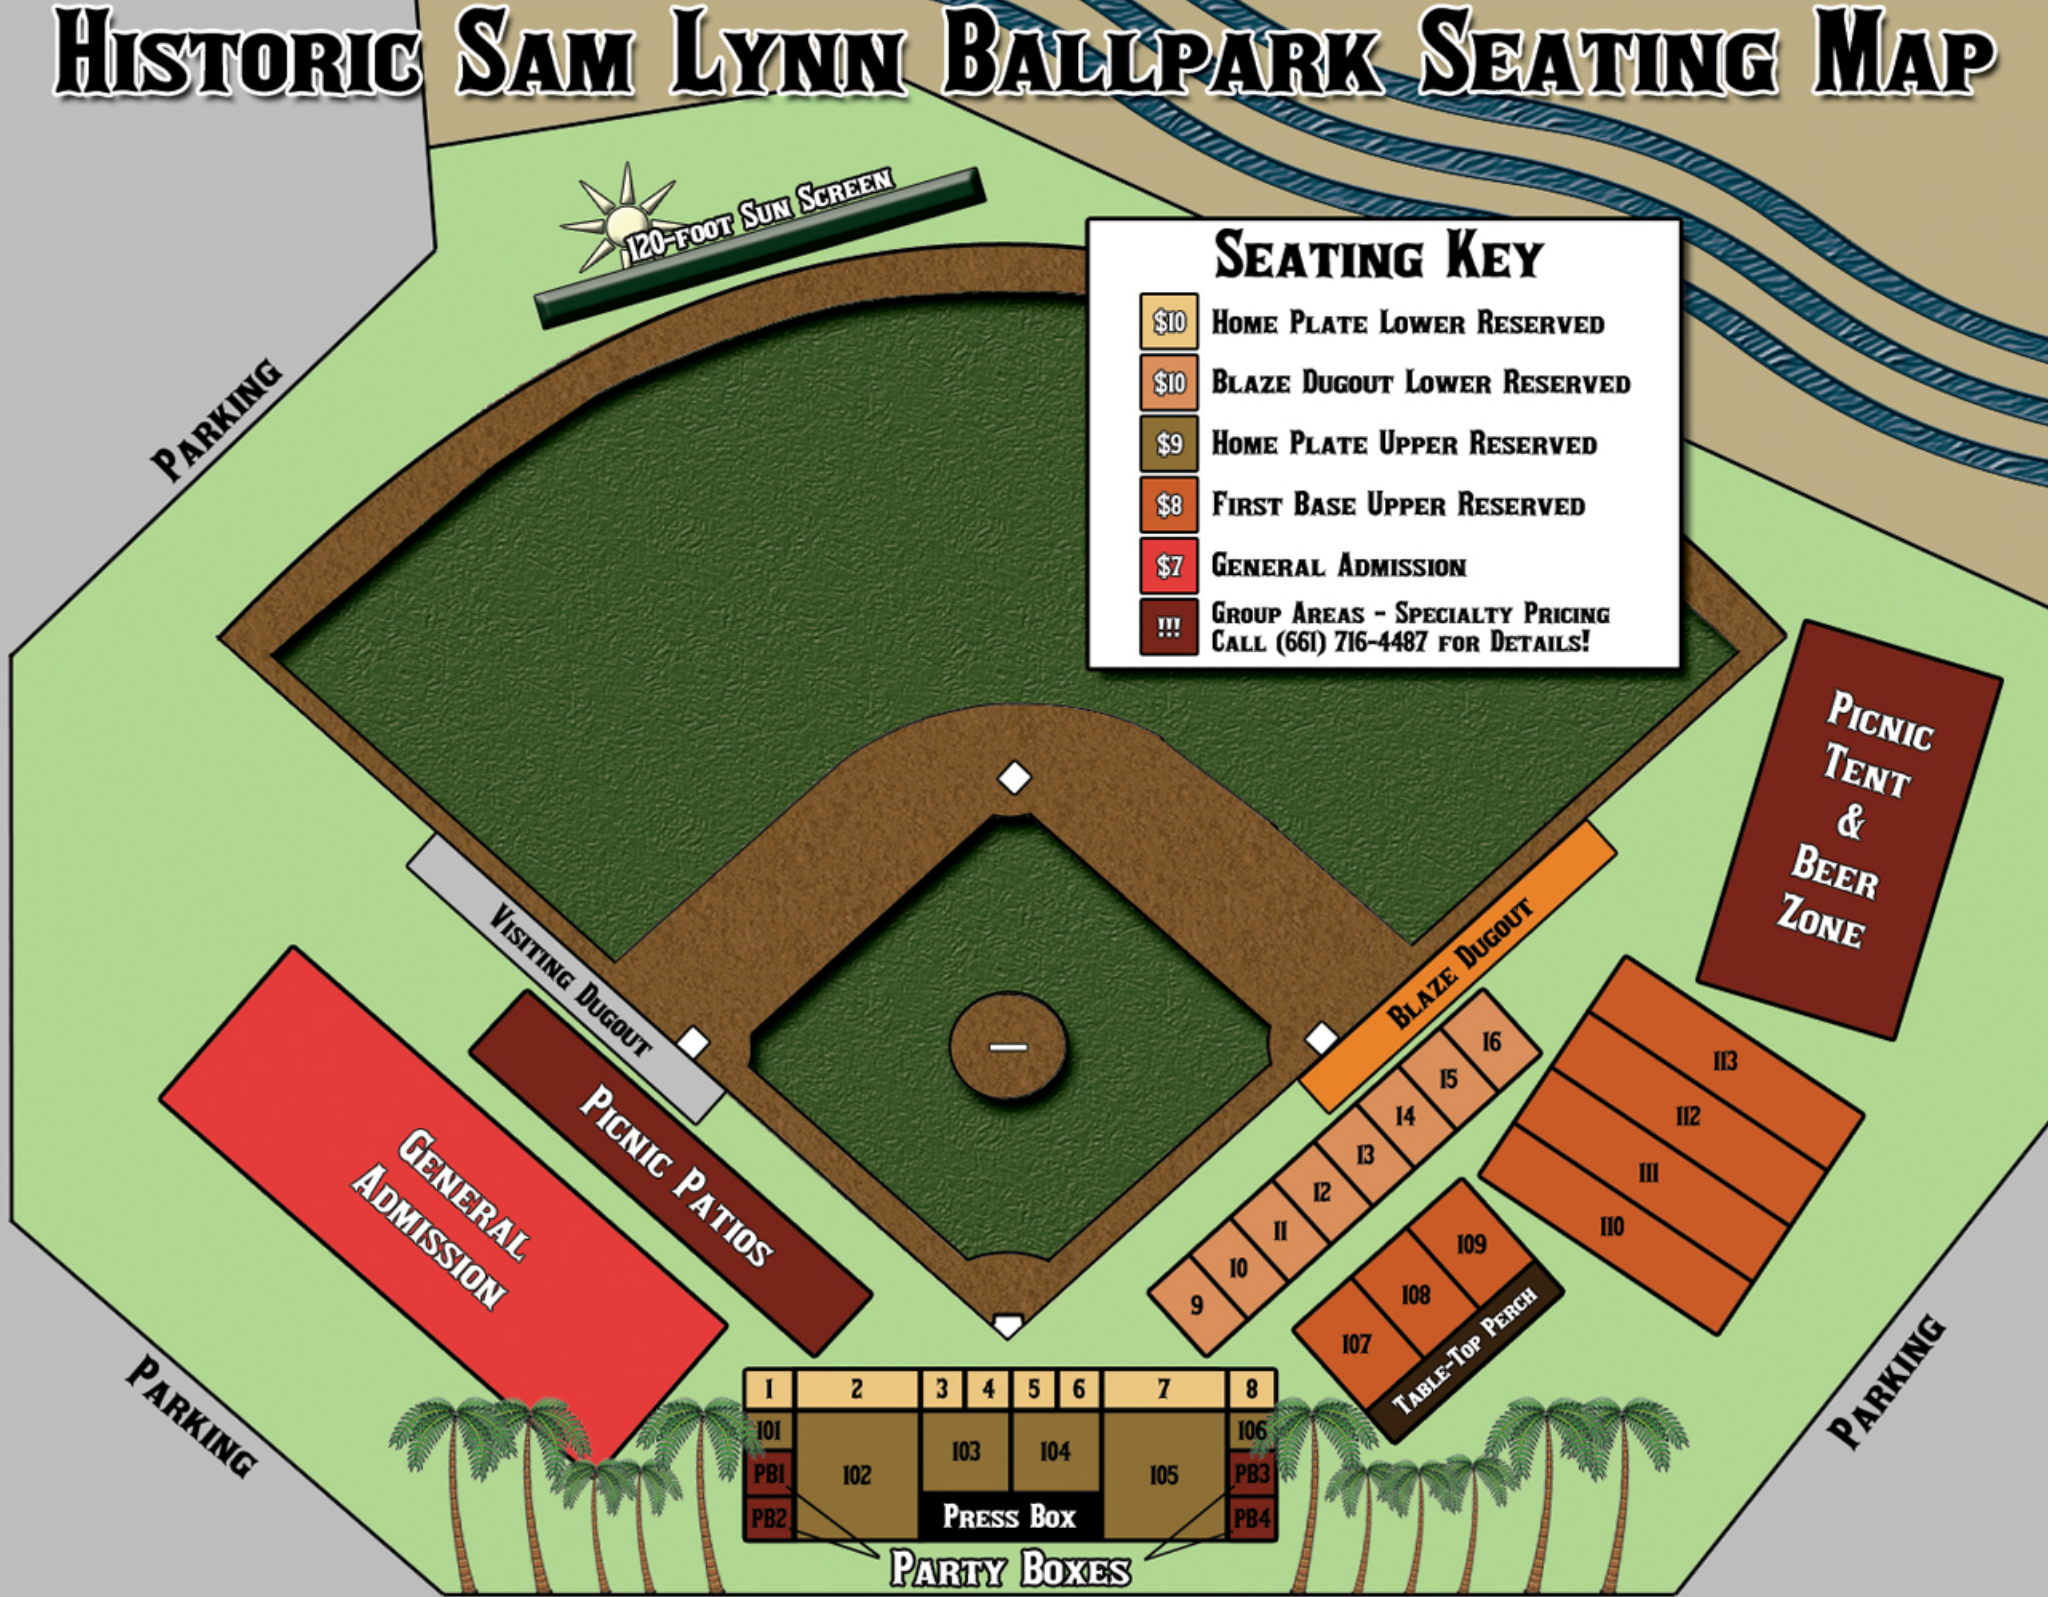

HISTORIC SAM LYNN BALLPARK SEATING MAP

SEATING KEY

- \$10 HOME PLATE LOWER RESERVED
- \$10 BLAZE DUGOUT LOWER RESERVED
- \$9 HOME PLATE UPPER RESERVED
- \$8 FIRST BASE UPPER RESERVED
- \$7 GENERAL ADMISSION
- !!! GROUP AREAS - SPECIALTY PRICING
CALL (661) 716-4487 FOR DETAILS!

PICNIC TENT & BEER ZONE

GENERAL ADMISSION

PICNIC PATIOS

BLAZE DUGOUT

TABLE-TOP PERCH

1	2	3	4	5	6	7	8
101		103	104				106
PB1	102					105	PB3
PB2		PRESS BOX					PB4

PARTY BOXES

PARKING

PARKING

PARKING