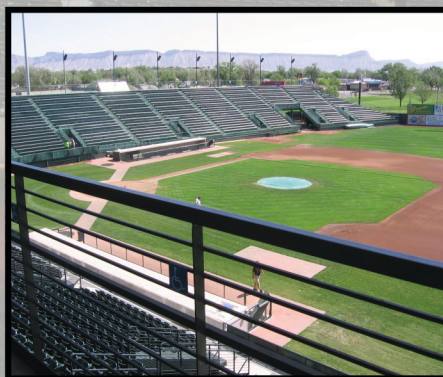

Grand Junction Rockies
Suplizio Field
1315 North Avenue Grand Junction, Colorado 81501
www.gjrockies.com Office: (970) 255-ROCK (7625) Fax: (970) 241-2374

GrandJunctionRockies @GJRockies