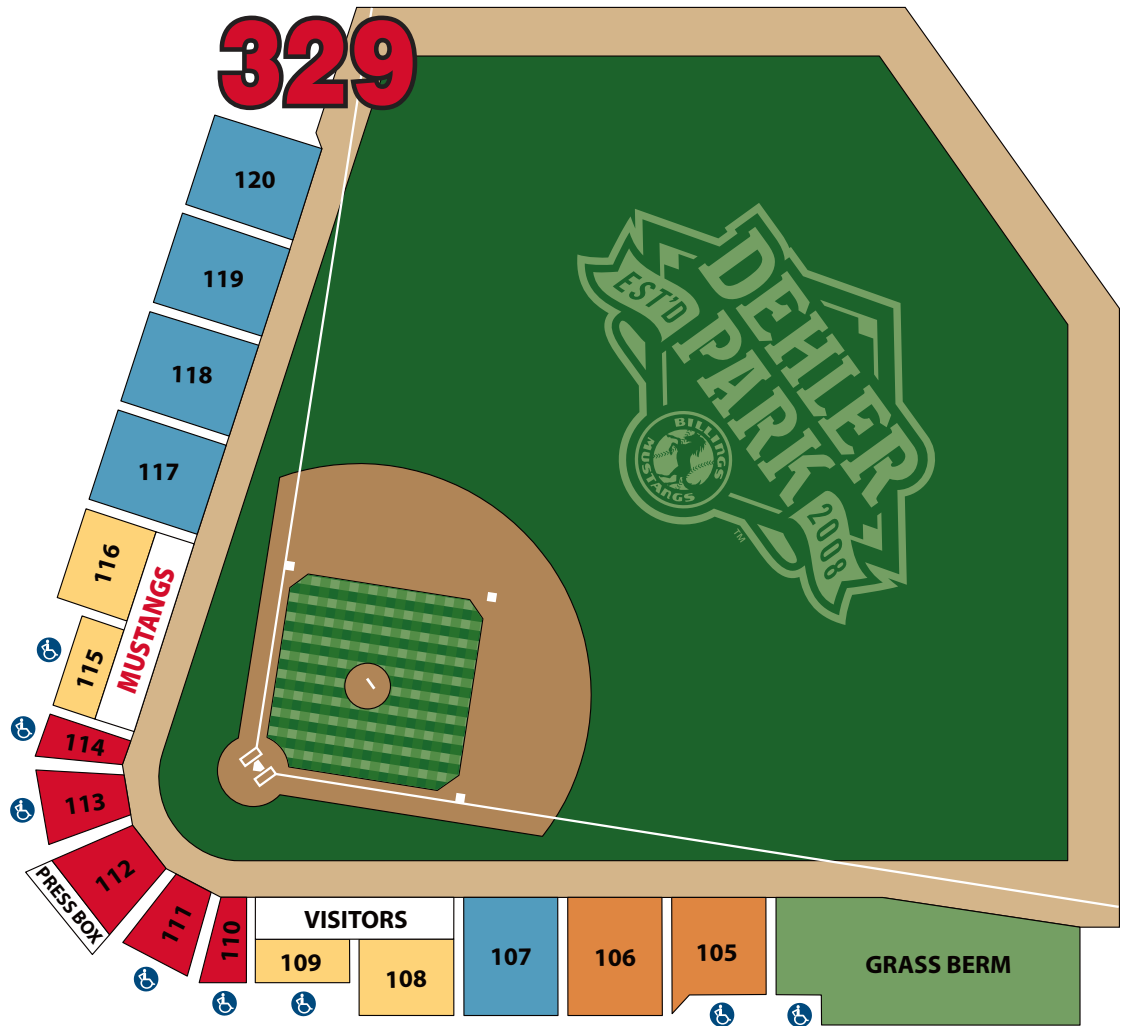

Seating Areas	Adult	Adult Season
Club Box	\$11	\$380
Dugout Box	\$9	\$304
Field Box	\$7	\$228
General Admission	\$5	n/a

Seating Areas	Child/Sr.	Child/Sr. Season
Club Box	\$11	\$380
Dugout Box	\$8	\$266
Field Box	\$6	\$190
General Admission	\$5	n/a

Children 3-12 years of age.  
Seniors 60+ years of age.

Designates areas with accessible seating.

JUNE						
SUN	MON	TUE	WED	THU	FRI	SAT
	1	2	3	4	5	6
7	8	9	10	11	12	13
14	15	16	17	18	19 6:35 GTF	20 6:35 GTF
21 1:05 GTF	22 6:35 MIS	23 6:35 MIS	24	25	26	27
28	29	30				

**GJR** GRAND JUNCTION ROCKIES (Colorado/NL)  
**OGD** OGDEN RAPTORS (Los Angeles/NL)  
**ORM** OREM OWLZ (Los Angeles/AL)  
**RMV** ROCKY MOUNTAIN VIBES (Milwaukee/NL)

SEPTEMBER						
SUN	MON	TUE	WED	THU	FRI	SAT
		1 GTF	2 GTF	3 6:35 GTF	4 6:35 GTF	5 6:35 GTF
6	7 4:05 IDF	8 6:35 IDF	9 6:35 IDF	10 GTF	11 GTF	12 GTF

**HOME** **AWAY**

All Times MST  
Schedule Subject to Change