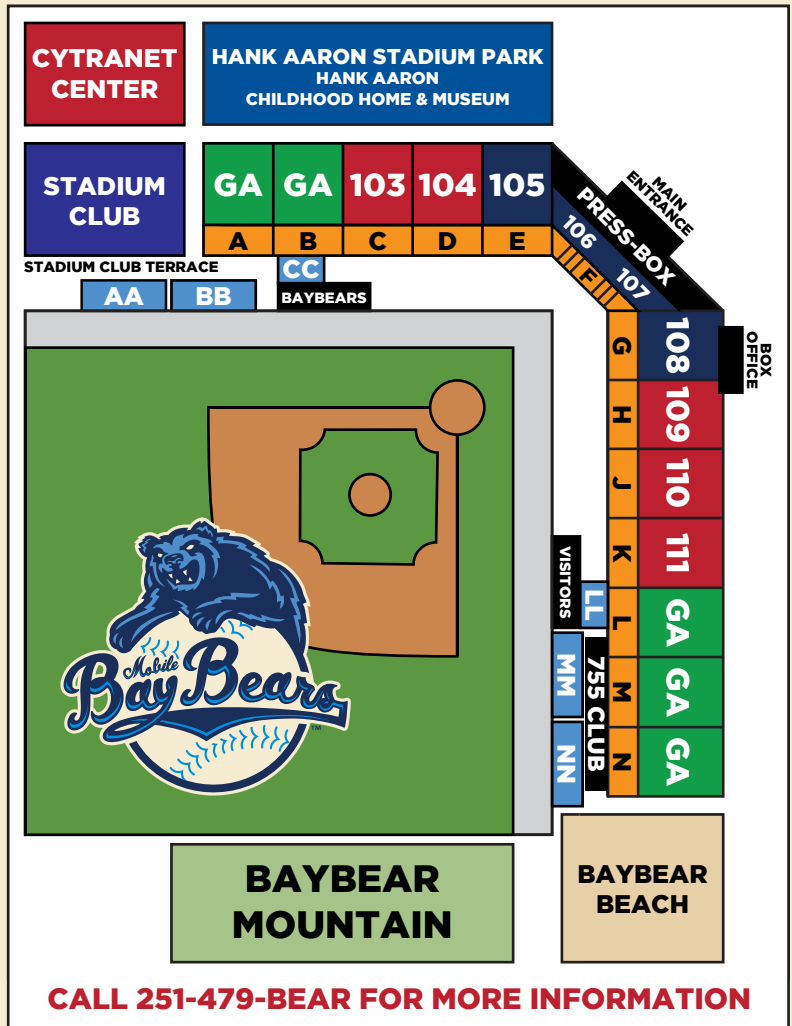

BASELINE BOX
 \$22 | Advanced Parking: \$3 per pass per seat
 Minimum of 50 passes purchased
 Parking \$2 less than day of game price

CALL 251-479-BEAR FOR MORE INFORMATION

2018

251-479-BEAR • www.mobilebaybears.com