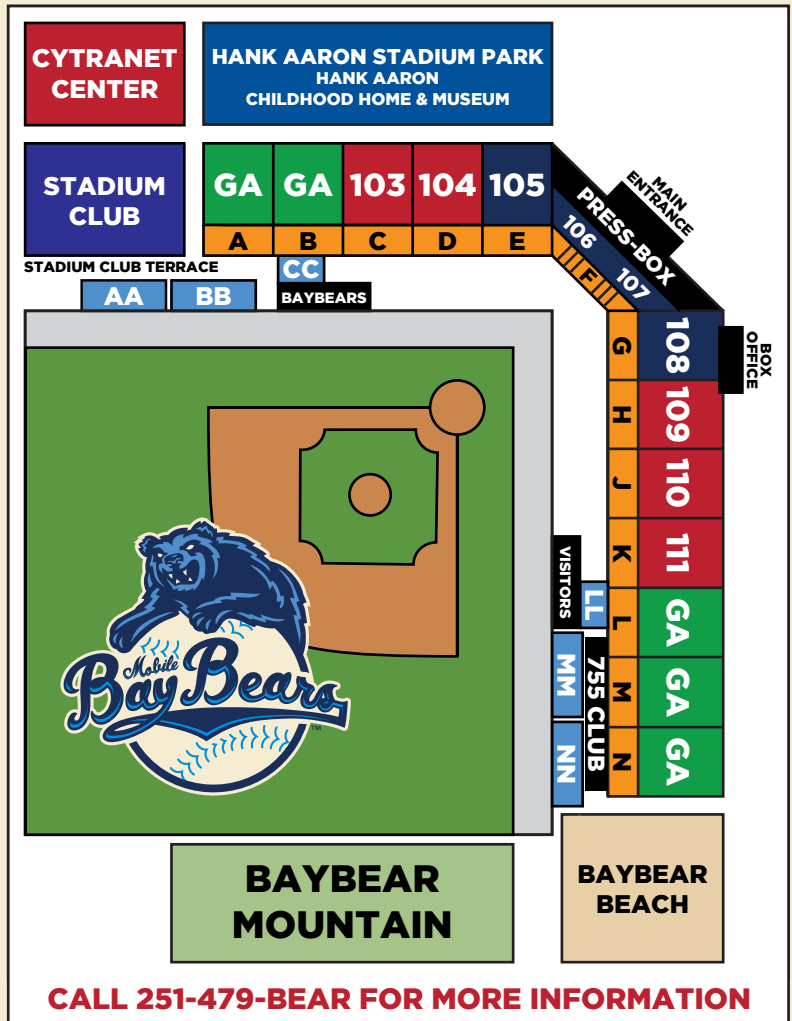

BASELINE BOX

$22.50 | Advanced Parking: $3 per pass per seat
Minimum of 50 passes purchased
Parking $2 less than day of game price