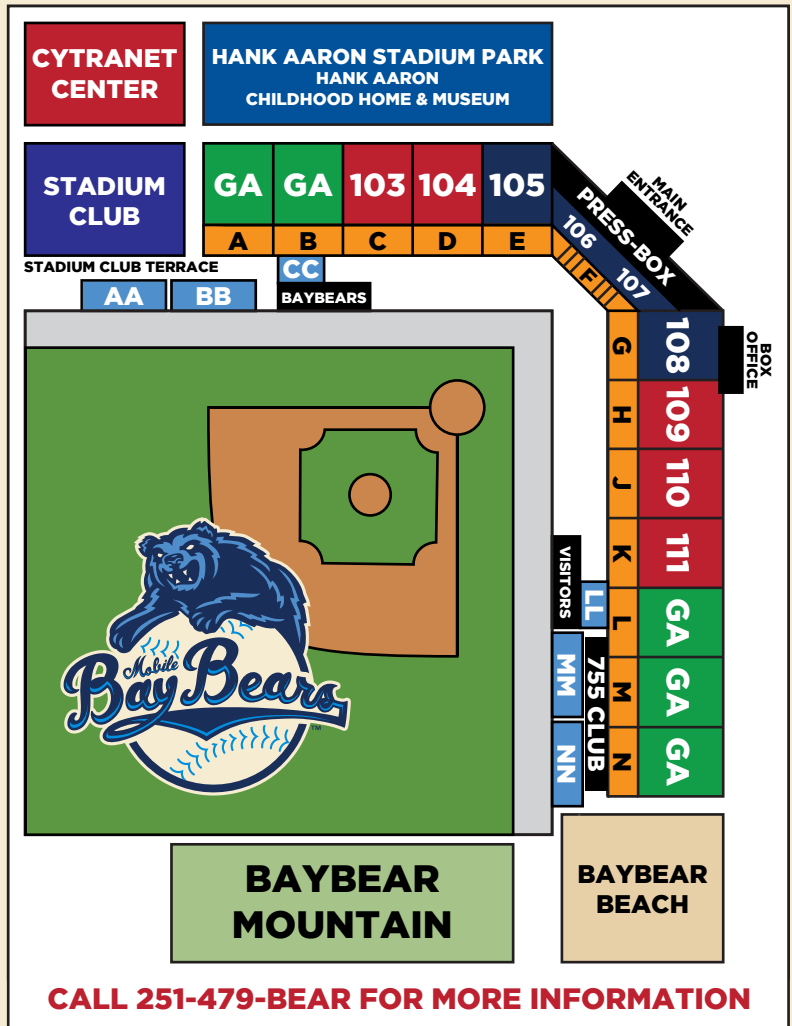

MASCOT APPEARANCE

All-You-Can-Eat Menu (90 Minutes)

Entrees: Pulled Pork, Hot Dogs

Sides: Baked Beans, Cole Slaw

Beverages: Soda, Water

*Adult beverages & desserts available upon request

PICNIC OPTIONS

FIELD LEVEL
 \$27 | Advanced Parking: \$3 per pass per seat
 Minimum of 50 passes purchased
 Parking \$2 less than day of game price

CLUB LEVEL
 \$24 | Advanced Parking: \$3 per pass per seat
 Minimum of 50 passes purchased
 Parking \$2 less than day of game price

CENTER BOX
 \$22 | Advanced Parking: \$3 per pass per seat
 Minimum of 50 passes purchased
 Parking \$2 less than day of game price

BASELINE BOX
 \$21 | Advanced Parking: \$3 per pass per seat
 Minimum of 50 passes purchased
 Parking \$2 less than day of game price

CALL 251-479-BEAR FOR MORE INFORMATION

2018

251-479-BEAR • www.mobilebaybears.com

BASELINE BOX
 \$22 | Advanced Parking: \$3 per pass per seat
 Minimum of 50 passes purchased
 Parking \$2 less than day of game price

CALL 251-479-BEAR FOR MORE INFORMATION

2018

251-479-BEAR • www.mobilebaybears.com