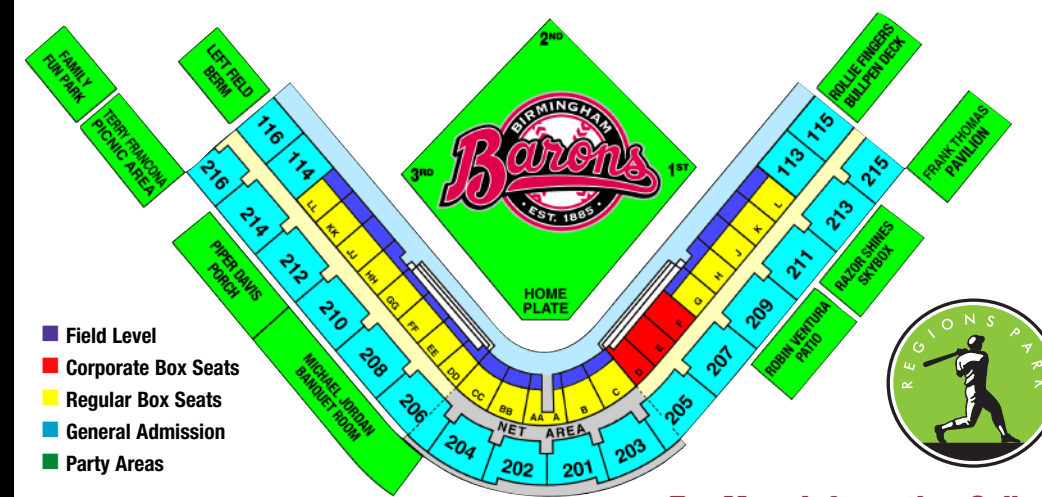

Directions to Regions Park

Take Exit 10 off I-459 (Highway 150). Go east toward the Galleria. Turn onto Stadium Trace Parkway. Go 1.5 miles to Regions Park. Go to www.barons.com for a printable map or call (205) 988-3200 for more info. No outside food or beverages may be brought into Regions Park.

For More Information Call
the Barons Office at
(205) 988-3200

barons.com
email: **barons@barons.com**