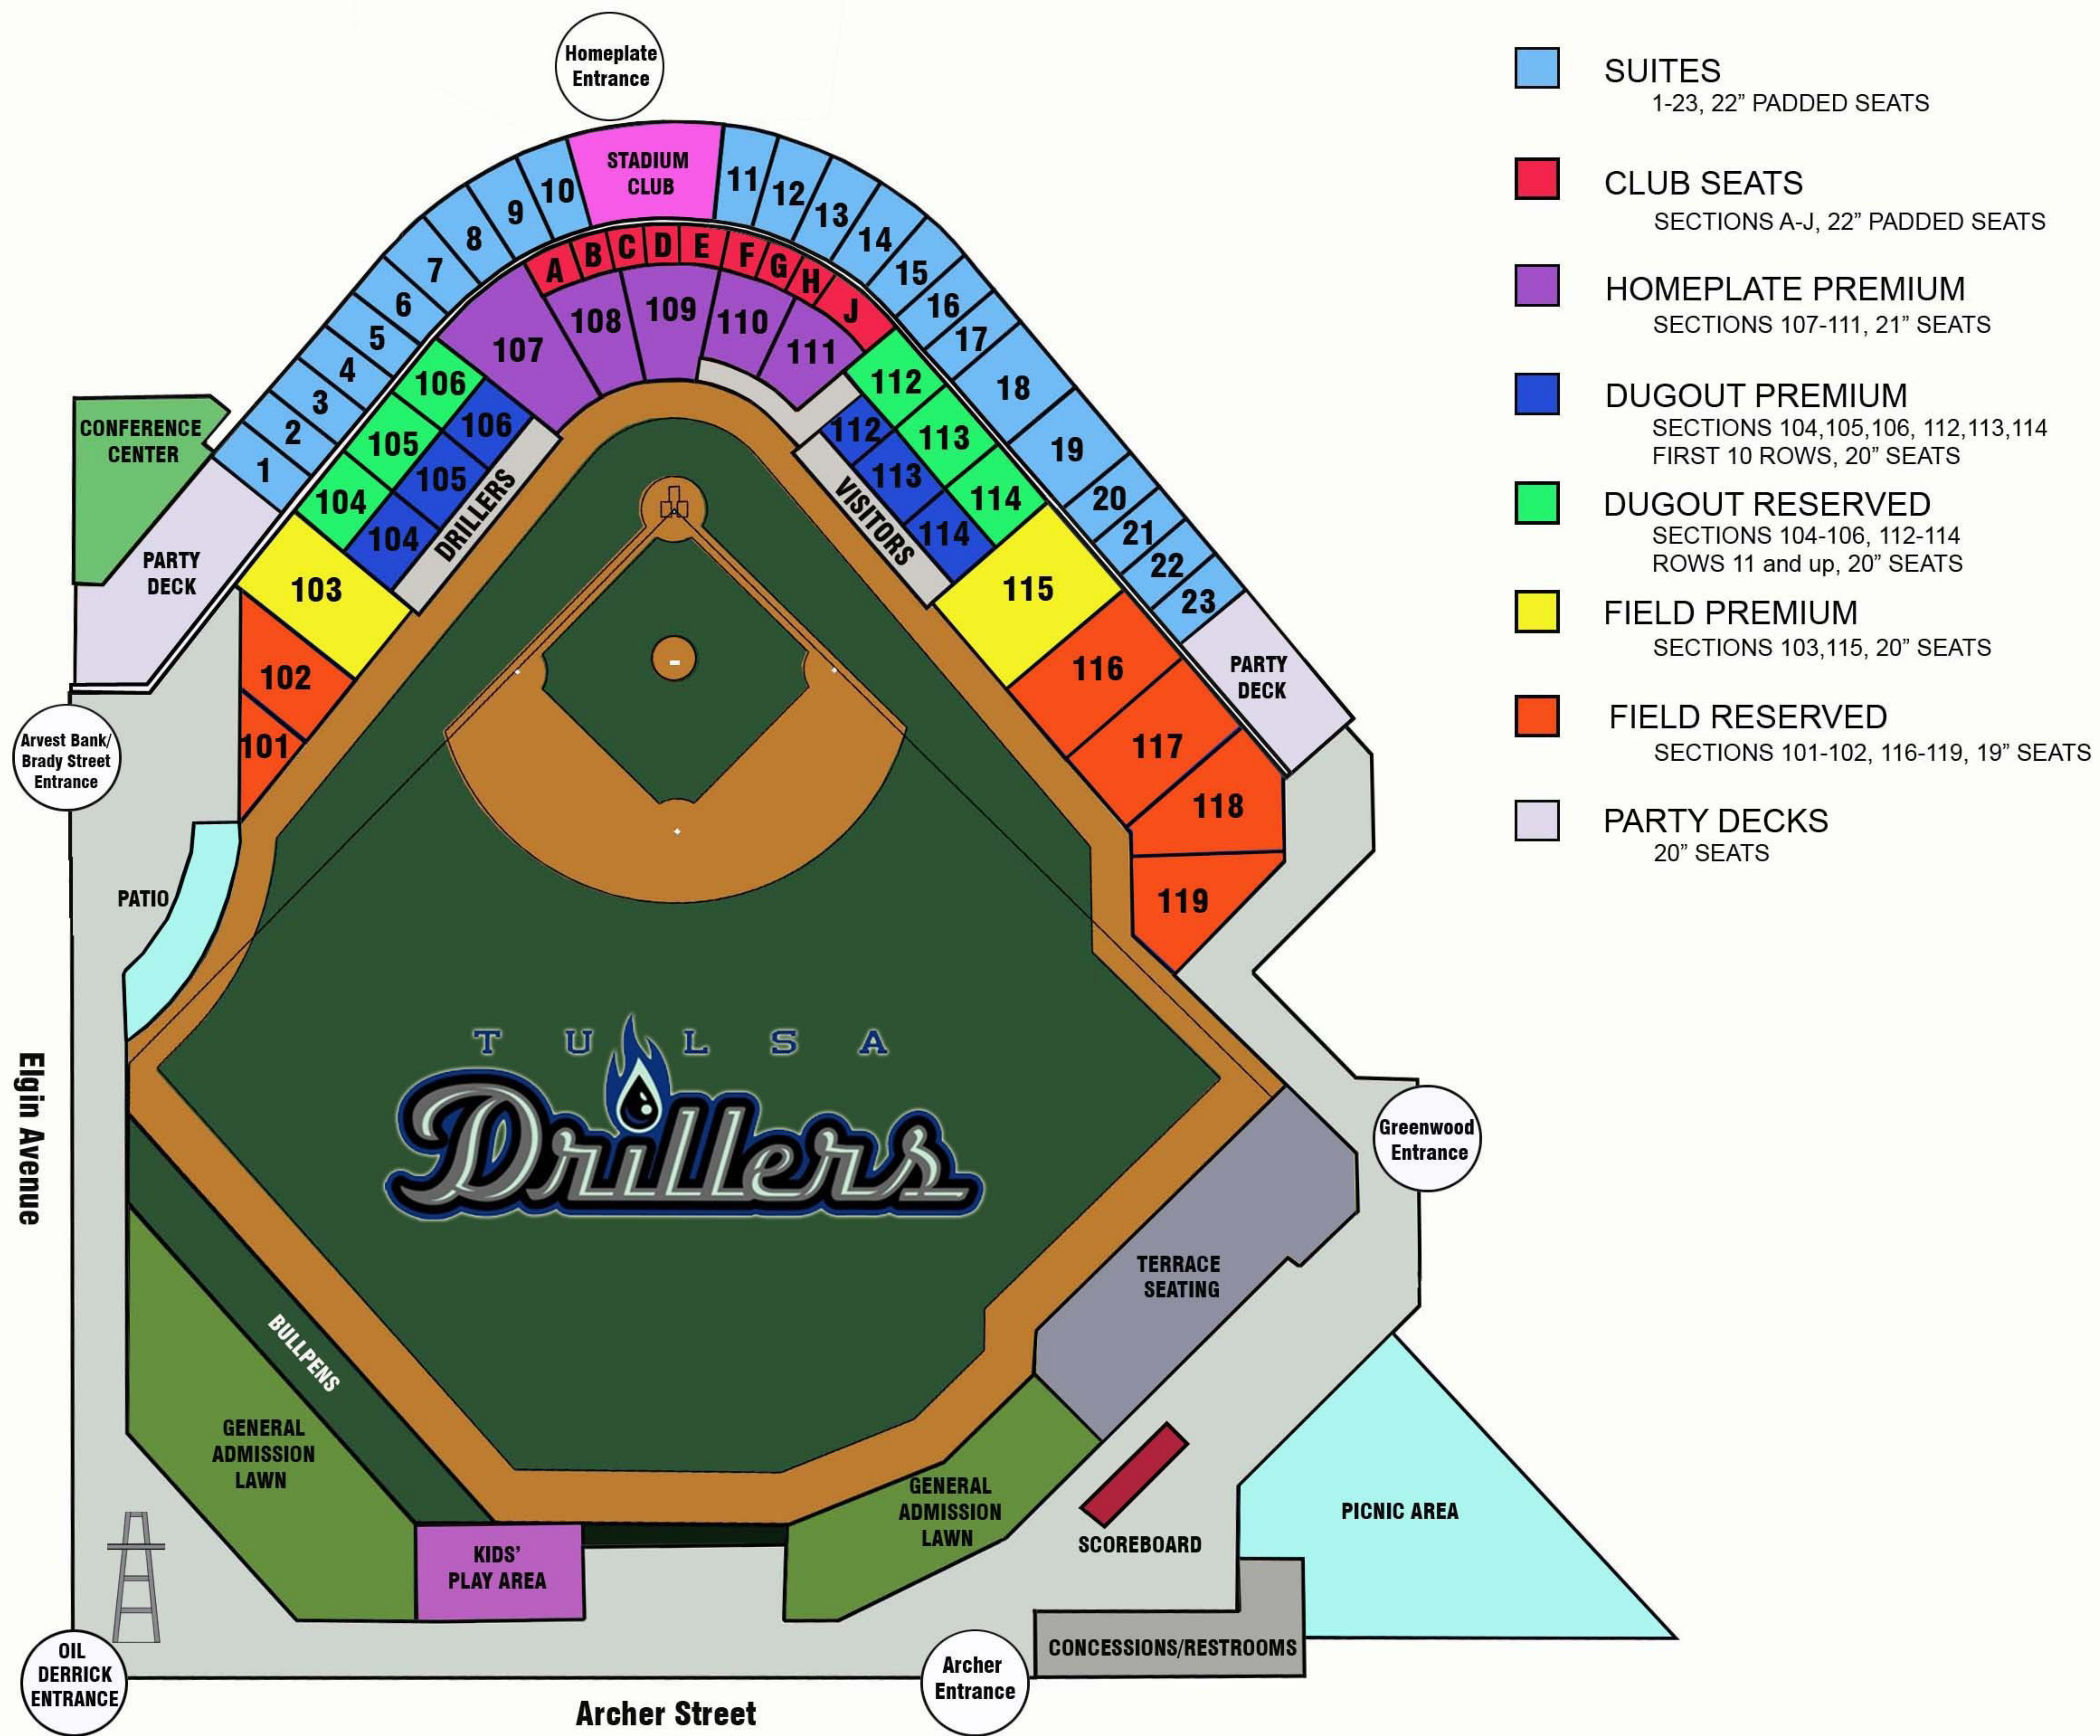

ONEOK FIELD

- **SUITES**
1-23, 22" PADDED SEATS
- **CLUB SEATS**
SECTIONS A-J, 22" PADDED SEATS
- **HOMEPLATE PREMIUM**
SECTIONS 107-111, 21" SEATS
- **DUGOUT PREMIUM**
SECTIONS 104, 105, 106, 112, 113, 114
FIRST 10 ROWS, 20" SEATS
- **DUGOUT RESERVED**
SECTIONS 104-106, 112-114
ROWS 11 and up, 20" SEATS
- **FIELD PREMIUM**
SECTIONS 103, 115, 20" SEATS
- **FIELD RESERVED**
SECTIONS 101-102, 116-119, 19" SEATS
- **PARTY DECKS**
20" SEATS

DOWNTOWN