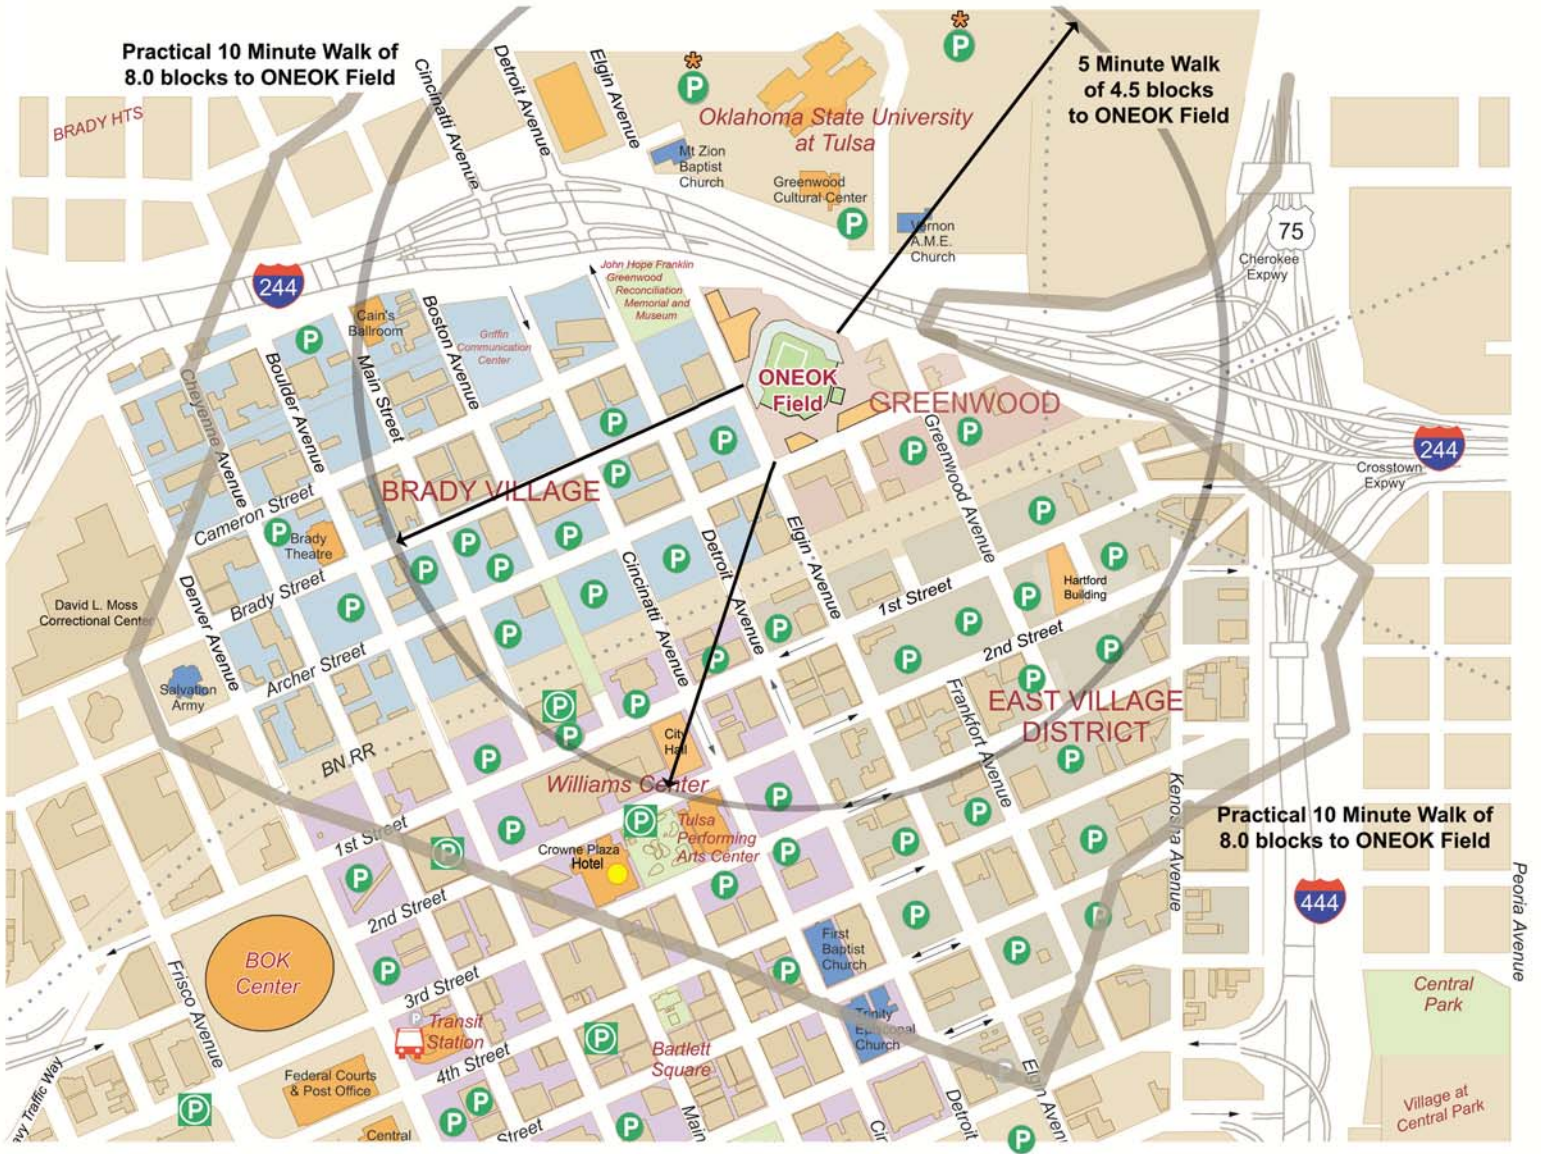

ONEOK FIELD PARKING MAP

0 300 600 900

Planning Department
City of Tulsa

Date: January 20, 2010
Design: sdc

EVENT PARKING AVAILABLE*

Parking within 5 minutes
of ONEOK Field 3,509

Parking within 10 minutes
of ONEOK Field 5,534

* Other private for fee parking available during events.

* These numbers do not reflect the numerous metered parking spaces available (parking free after 5 p.m. and weekends).

☼ OSU-Tulsa Parking is free but only available Friday through Sunday

PARKING LOCATIONS

Parking Garage

Other Parking