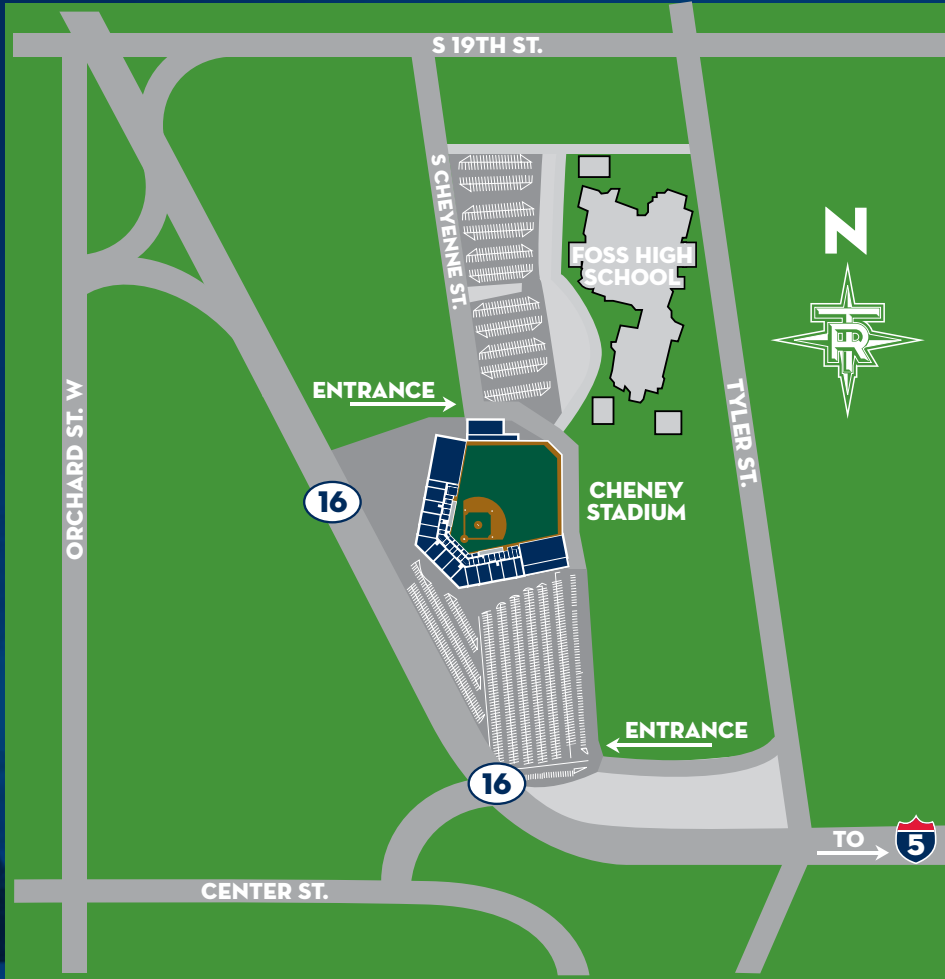

\*\*\* 2010 PACIFIC COAST LEAGUE \*\*\*  
**CHAMPIONS**

**NORTH**

Take Interstate 5 southbound and exit 132 to Highway 16 West. Follow the 19th Street East exit and merge right onto 19th Street. Make a right onto Cheyenne Street and follow it into the parking lot of Cheney Stadium.

**SOUTH**

Take Interstate 5 northbound and exit 132 to Highway 16 west. Follow the 19th Street East exit and merge right onto 19th Street. Make a right onto Cheyenne Street and follow it into the parking lot of Cheney Stadium.

**EAST**

Take Highway 512 westbound and merge onto Interstate 5 Northbound. From there, exit 132 to Highway 16 West. Follow the 19th Street East exit and merge right onto 19th Street. Make a right onto Cheyenne Street and follow it into the parking lot of Cheney Stadium.

**WEST**

Take Highway 16 east bound and follow the Orchard Street North exit toward 19th Street East. Bear right onto Orchard Street, then right onto south 19th Street. Make a right onto Cheyenne Street and follow it into the parking lot of Cheney Stadium.