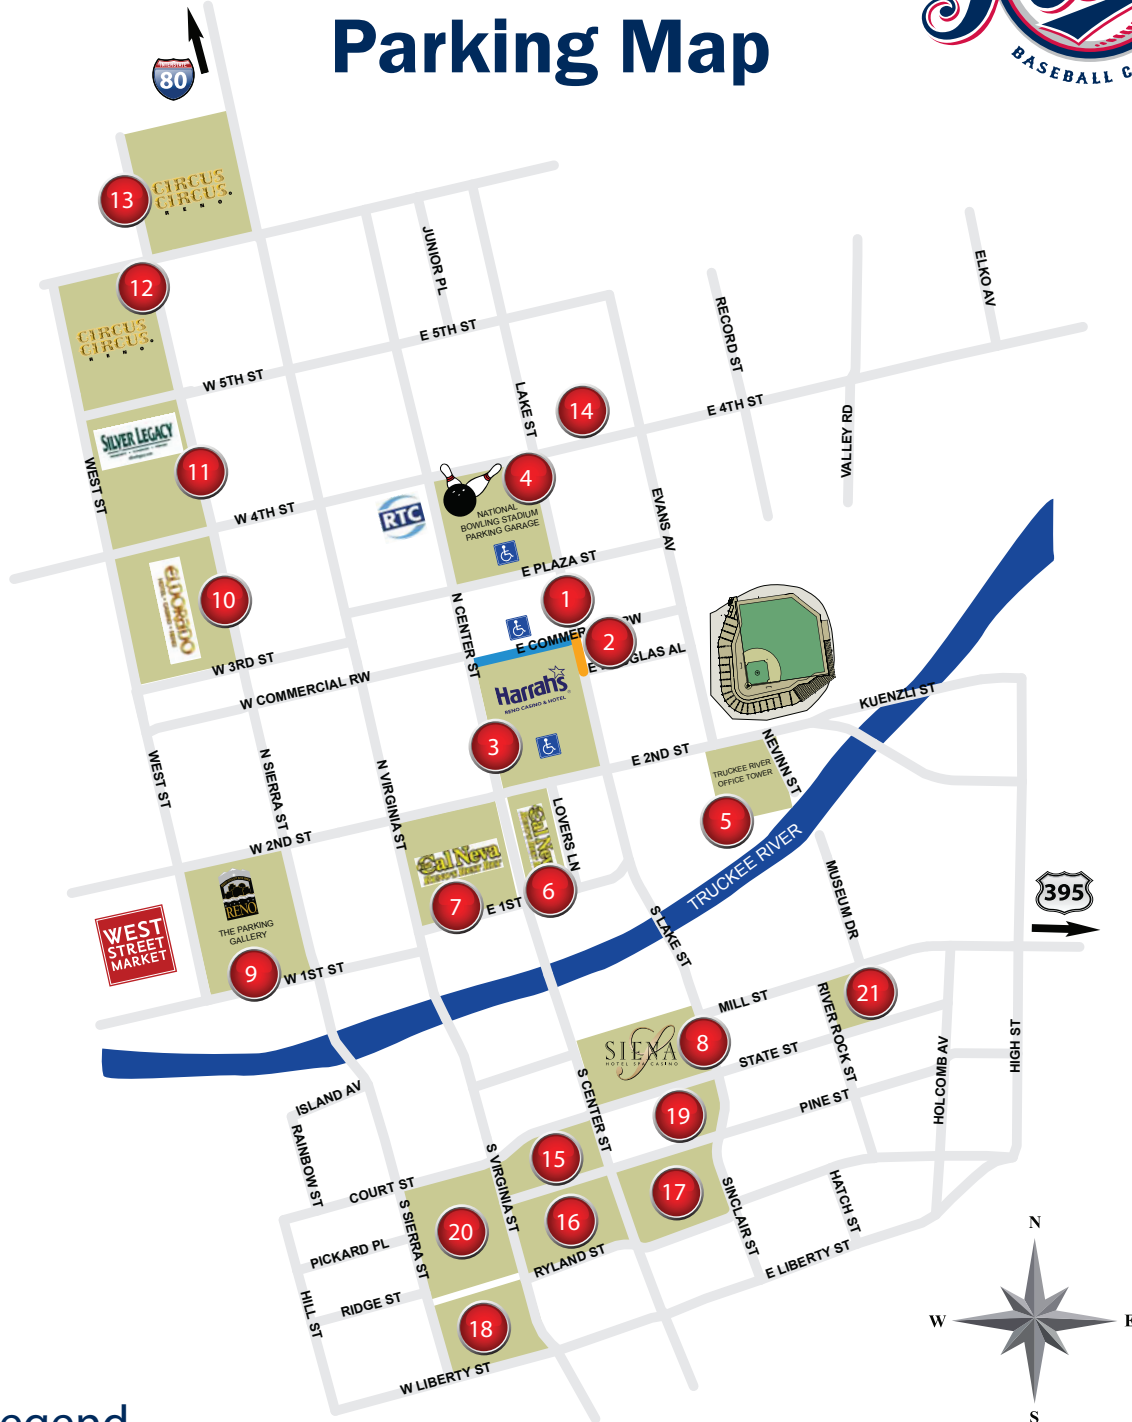

Reno Aces Ballpark Parking Map

Legend

1. Bagged Meter parking - accessible parking.
2. Valet parking for suite ticket holders and accessible parking.
3. Harrahs Parking Garage entrance on Center Street.
4. National Bowling Stadium entrance on 4th Street.
5. Truckee River Office Tower entrance on NevInn Street.
6. Truckee River Office Tower entrance on NevInn Street.
6. Cal Neva Parking Garage (1) entrance on Center Street.
7. Cal Neva Parking Garage (2) entrance on Center Street.
8. Siena Hotel Parking Garage entrance on Lake Street.
9. The Parking Gallery entrance on First Street.
10. Eldorado Parking Garage entrance on Sierra Street.
11. Silver Legacy Parking Garage entrance on Sierra Street.
12. Circus Circus Parking Garage (1) entrance on Sierra Street.
13. Circus Circus Parking Garage (2) entrance on Sierra Street.
14. RTC CITICENTER Transit Hub - NO PARKING AVAILABLE
15. Parking Available Friday after 6 p.m. and weekends.
16. Wells Fargo Parking Lot - evenings and weekends.
17. Liberty Center Garage entrance on Ryland Street - after 5 p.m. and on weekends.
18. Nevada State Bank Lot - evenings and weekends.
19. Parking Lot entrance on Pine Street.
20. Washoe County Lot entrance on Sierra Street - after 5 p.m. and on weekends.
21. Parking Lot entrance on Mill Street.

Metered parking is available on surface streets.
Metered parking is FREE after 6 p.m., weekends and holidays.