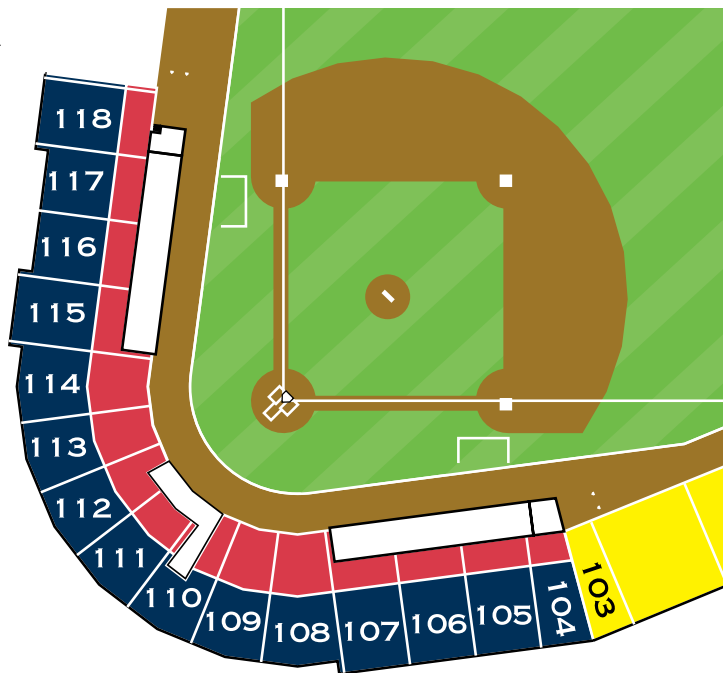

For Office Use Only
Date Received

2012 SEASON TICKET ORDER FORM

Contact Information:

Your Name _____

Company Name _____

Address _____

City _____ State _____ Zip _____

Daytime Phone _____ Evening Phone _____

E-mail _____

Section Preference

Please indicate your first, second and third choices for section preference. See the stadium seating chart on the right for section numbers.

1st: _____

2nd: _____

3rd: _____

Ticket Options

Ticket Options		Qty.	Price		Total
Full Season	Premier		$525.00		
	Club		$455.00		
	Plaza		$385.00		
35-Game Package	Premier		$262.50		
	Club		$227.50		
	Plaza		$192.50		
17-Game Package	Premier		$131.00		
	Club		$113.50		
	Plaza		$96.00		
'Anytime Pass' Coupon Books		Qty.	1-3 books	4+ books	Total
10-Game Premier Coupon Book			$100.00	$95.00	
10-Game Club Coupon Book			$80.00	$75.00	
10-Game Plaza Coupon Book			$70.00	$65.00	
			TOTAL		

Payment Options:

Mail Please fill out this form. Include your check or credit card information, and mail to us.

Fax Please fill out this form, including the credit card information and fax it to (319) 363 5631.

Phone Please call the Kernels at (319) 363-3887 with the credit card information.

Please make checks payable to: Cedar Rapids Kernels.