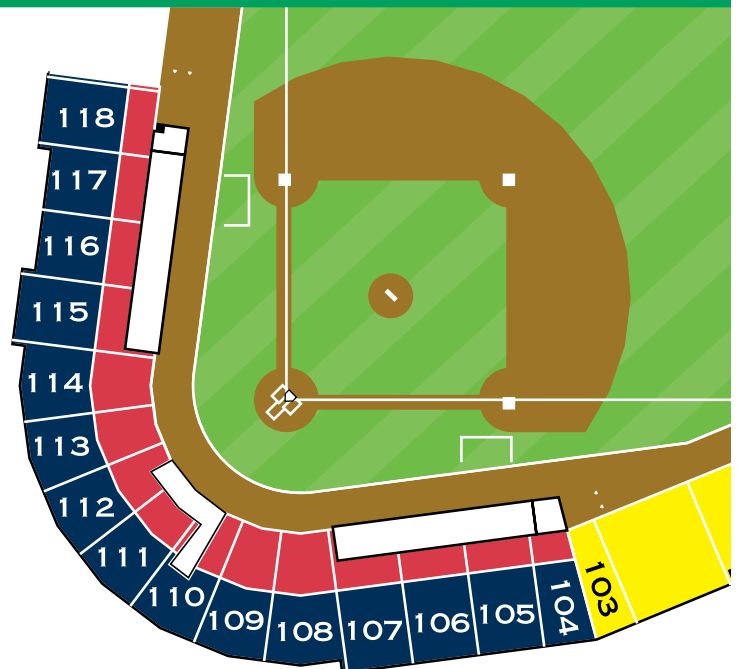

2012 SEASON TICKETS AND 'ANYTIME PASS' COUPON BOOKS

SEASON TICKET HOLDER BENEFITS

As a season ticket holder, you'll get to enjoy the fun and excitement of Kernels baseball from the best seats, in the most dynamic stadium in the league, for every home game in your chosen ticket package.

Say goodbye to waiting in long lines. As a season ticket holder, you will have access to the stadium through your own special gate a full 30 minutes prior to the other gates opening. That guarantees you'll receive any special promotional items being offered throughout the season.

You'll never have to waste a ticket. If you miss a game, use our Ticket Exchange Program.

There's more. You'll have direct access to special offers, discounts at the stadium store and get the latest scoop on the upcoming home stands and special promotions with our free e-mail updates.

All season ticket holders will have their favorite seats held for them for the playoffs, and will get priority in ordering tickets for the post-season.

'ANYTIME PASS' COUPON BOOKS

Customize your own ticket package by purchasing one of our Anytime Pass coupon books. These coupons, or "anytime passes", are great for fireworks nights, entertainment acts, theme nights, noon games, Thirsty Thursdays, or whenever you want to come to the ballpark! You have the flexibility to use your passes one at a time or use them all at once – it's your choice!

Each book contains 10 anytime passes for you to exchange towards tickets in your chosen area. Anytime passes are available in premier, club, and plaza seating.

Save $1 off the ticket window price by purchasing one book of anytime passes and save $1.50 when you purchase four or more books at the same time.