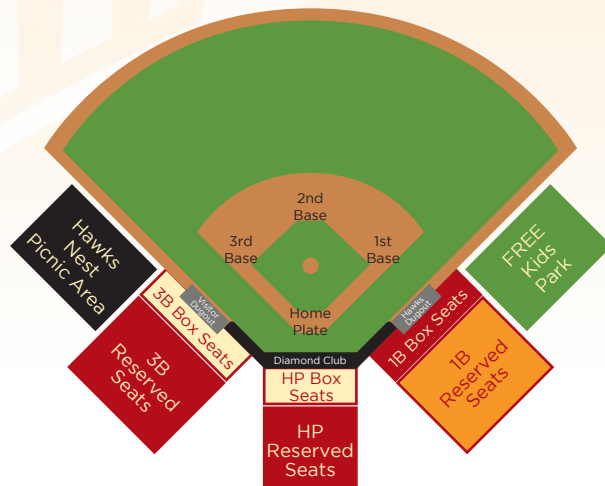

TAKE 'EM TO THE BALLGAME!

The perfect option for your summer party! Come out and have fun while we do all the work!

Belly Bustin' BBQ Only \$30 per guest!

Group BBQ's include a reserved seat in the shade, a free baseball for the group autograph session, plus all-you-can-eat BBQ & drinks in the Hawks Nest one hour before first pitch!

- BBQ Pulled Pork •Hamburgers •Chicken Breasts
- Hot Dogs •Green Salad •Baked Beans
- Fresh Fruit •Mini Corn on the Cob
- Potato Salad •Dessert •Pepsi Products •Beer

Classic Ballpark Picnic Only \$25 per guest!

Group picnics include a reserved seat in the shade, a free baseball for the group autograph session, plus all-you-can-eat dinner & drinks in the Hawks Nest one hour before first pitch!

- Hamburgers •Chicken Breasts •Hot Dogs
- Baked Beans •Potato Salad •Dessert
- Fresh Fruit •Mini Corn on the Cob
- Pepsi Products •Beer

•All groups booked with the Boise Hawks require a group minimum of 30 people. We can accommodate up to 450 guests.

Ticket Only Options

Ticket only packages start at \$6 per person and food vouchers start at \$4 per person. Contact a Hawks Group Sales Representative for more options and pricing.