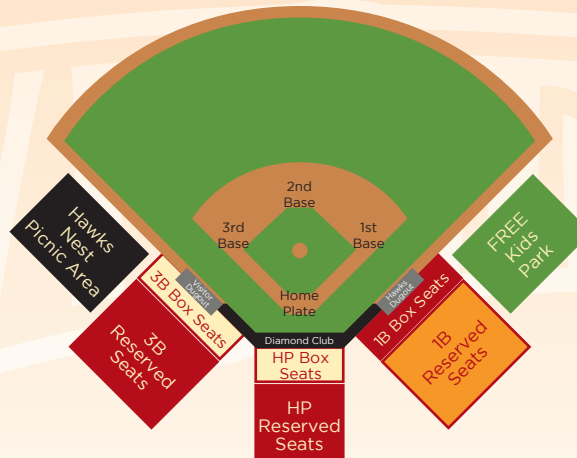

2012 SEASON TICKETS

FREE NETWORKING! - Sit with your clients and build relationships to help close the sale!

FREE TEAM BUILDING! - Improve employee moral, treat them for a job well done!

FREE FUN! - Spend some time with your family and friends laughing, cheering and smiling with Humphrey the Hawk while watching the Chicago Cubs of tomorrow!

SEASON TICKET BENEFITS

- **NEVER WASTE A TICKET!** Miss a game? Trade your unused tickets for a future game*
- **NO WAITING IN LINE!** Season Ticket Holder gate
- Free reservations in the Hawks Nest (\$35 value/night)
- Print and e-mail your tickets from home or track ticket usage using online account management
- VIP invitations to Hawks events
- Discount on Hawks merchandise
- Priority on Hawks Playoff Tickets
- Box seat waiter/waitress service at your seat

*Restrictions Apply

Season Ticket Options

| | |
|-----------------------|-------------------------|
| Diamond Club | Call for pricing |
| 3B/HP Box | \$460/seat |
| 3B/HP Reserved | \$365/seat |
| 1B Box | \$365/seat |
| 1B Reserved | \$195/seat |
| Parking Spot | \$175/spot |

CAN'T MAKE 38?

Call a Hawks Ticket Representative for more information on our half season plans!

June

| Sun | Mon | Tue | Wed | Thu | Fri | Sat |
|--------|--------|--------|--------|--------|--------|--------|
| | | | | | 1 | 2 |
| 3 | 4 | 5 | 6 | 7 | 8 | 9 |
| 10 | 11 | 12 | 13 | 14 | 15 SK | 16 SK |
| 17 SK | 18 SK | 19 SK | 20 EUG | 21 EUG | 22 EUG | 23 EUG |
| 24 EUG | 25 SPO | 26 SPO | 27 SPO | 28 SPO | 29 SPO | 30 SPO |