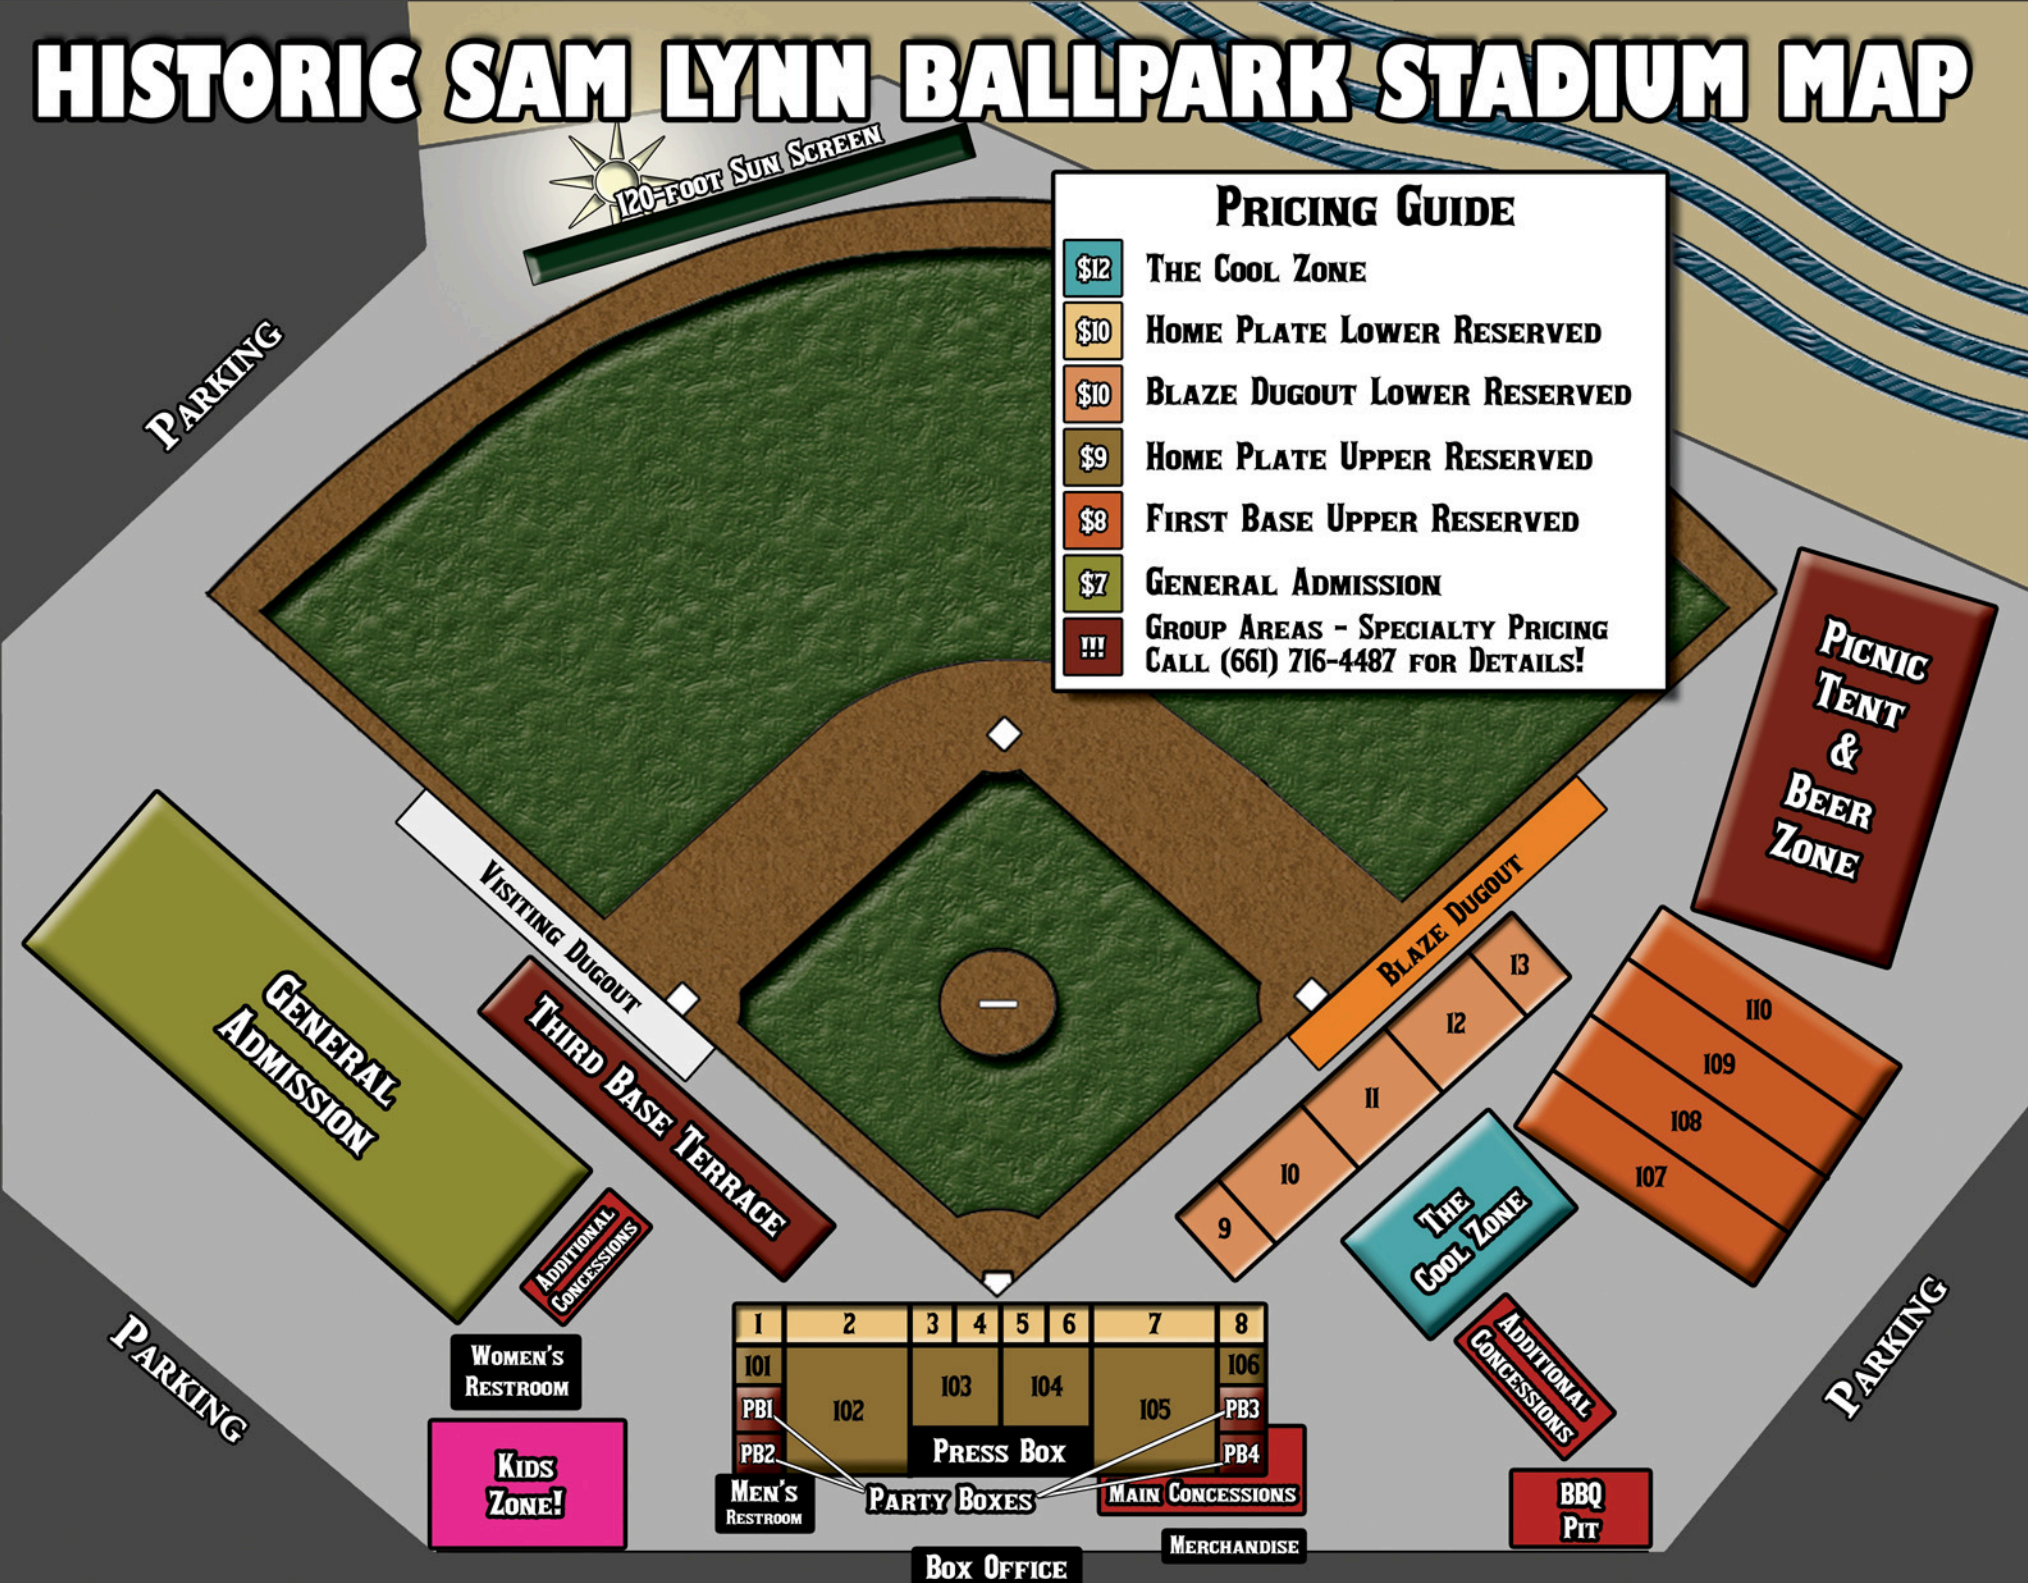

HISTORIC SAM LYNN BALLPARK STADIUM MAP

PRICING GUIDE

\$12	THE COOL ZONE
\$10	HOME PLATE LOWER RESERVED
\$10	BLAZE DUGOUT LOWER RESERVED
\$9	HOME PLATE UPPER RESERVED
\$8	FIRST BASE UPPER RESERVED
\$7	GENERAL ADMISSION
!!!	GROUP AREAS - SPECIALTY PRICING CALL (661) 716-4487 FOR DETAILS!

VISITING DUGOUT

THIRD BASE TERRACE

BLAZE DUGOUT

PICNIC TENT & BEER ZONE

110
109
108
107

THE COOL ZONE

9 10 11 12 13

ADDITIONAL CONCESSIONS

ADDITIONAL CONCESSIONS

1	2	3	4	5	6	7	8
101		103	104				106
PB1	102					105	PB3
PB2			PRESS BOX				PB4

WOMEN'S RESTROOM

KIDS ZONE!

MEN'S RESTROOM

PARTY BOXES

MAIN CONCESSIONS

BBQ PIT

BOX OFFICE

MERCHANDISE

PARKING

PARKING

PARKING