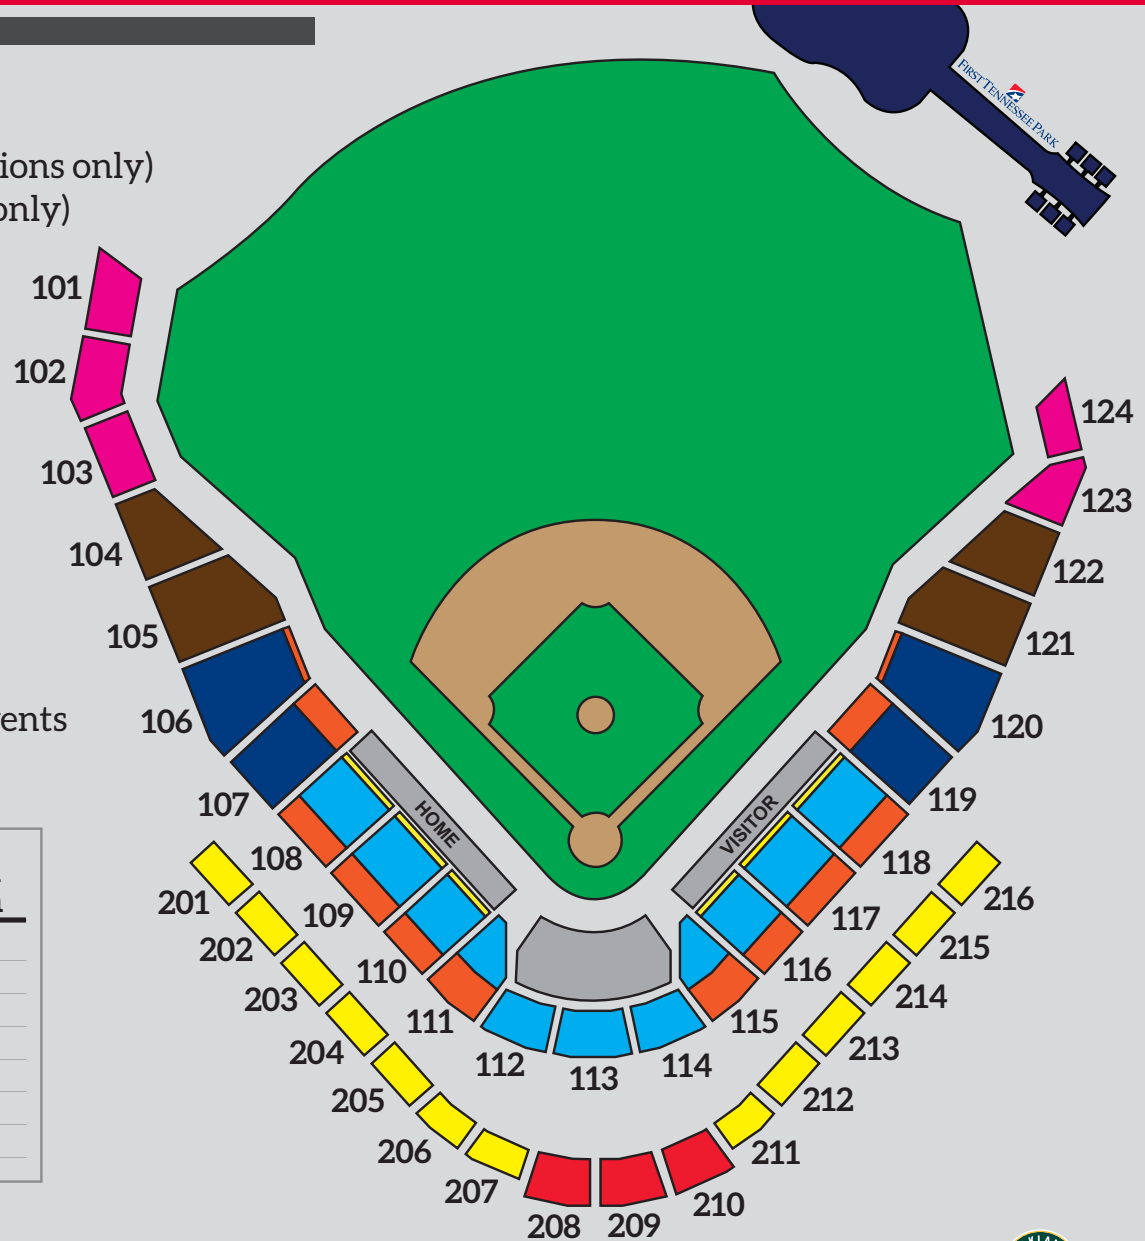

## SEASON TICKET MEMBERSHIPS

### FEATURES & BENEFITS:

- Padded seat back and bottom (Premier Club sections only)
- Padded seat bottom (Club and Premier sections only)
- Same seat location for all games
- Savings off individual game pricing
- Unused ticket exchange program
- Season Ticket Member exclusive gifts
- Season Ticket Member exclusive entry
- Online account management
- Invites to exclusive events
- Ticket forwarding
- Team store discount
- Payment plans
- Dedicated service representative
- First opportunity to purchase tickets to other events at First Tennessee Park

PRICING		Full Season	Half Season	Partial Season
	Premier Club	\$2,160	n/a	n/a
	Club	\$1,800	n/a	n/a
	Premier	\$1,440	\$864	n/a
	Dugout	\$1,008	\$612	n/a
	Select	\$864	\$540	n/a
	Bullpen	\$648	\$396	\$234
	Corner	n/a	n/a	n/a