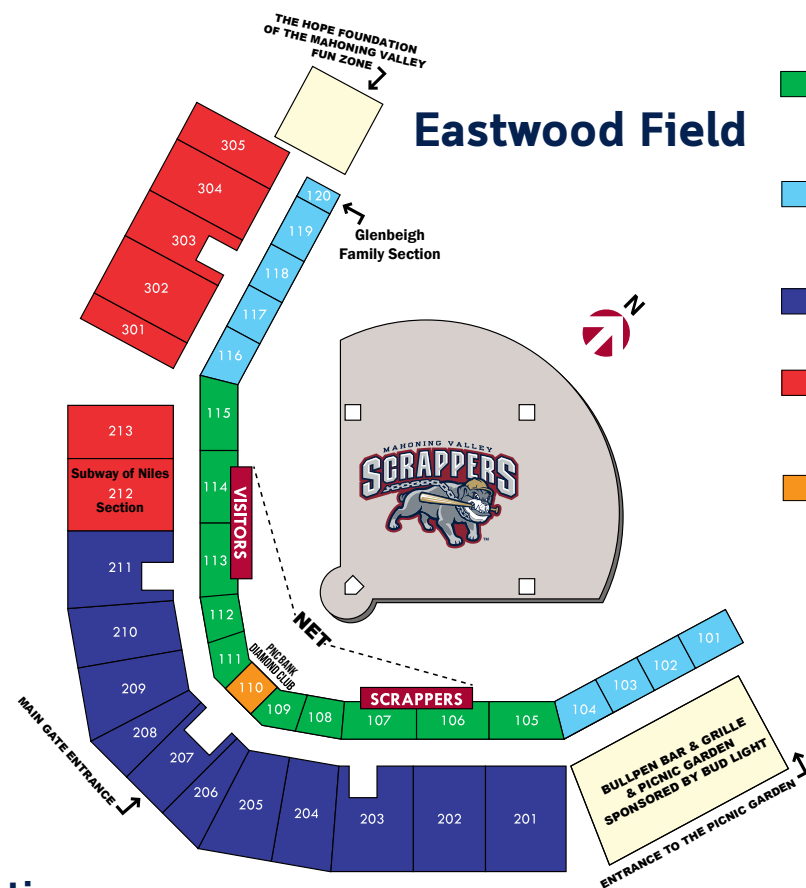

2018 Group Brochure

Francisco Lindor
2011 Scrapper

Bradley Zimmer
2014 Scrapper

José Ramírez
2012 Scrapper

- **PREMIUM BOX - \$13**
105-109
111-115
- **LOWER BOX - \$11**
101-104
116-120
- **UPPER BOX - \$10**
201-211
- **GENERAL ADMISSION - \$8**
212-213
301-305
- **DIAMOND CLUB - \$30**
110
Includes All-You-Can-Eat hamburgers, hot dogs, peanuts, nachos, popcorn, soft pretzels, cracker jacks, soft drinks, & water.

Connect with the Scrappers

- /mvscrappers
- @mvscrappers
- scrappers_mv
- mvscrappers
- MV Scrappers
- mvscrappers.com

Group Outings

Block of seats in your chosen seating area (minimum of 20 people, based on availability)

Group Add Ons

Ice Cream/Dippin' Dots	\$3.00 per voucher
16 oz. Beer	\$4.00 per voucher
Fun Zone Tickets	\$1.00 each
Parking Pass	\$3.00 per car

Premium Box
\$11 per person

Lower Box Seat
\$9 per person

Upper Box Seat
\$8 per person

Glenbeigh FAMILY SECTION

Don't forget to ask about tickets in the Glenbeigh Family Section. Located in Section 120 (Box Seats), the Family Section provides fans a game experience free from alcohol sales, exposure to alcohol and foul language.