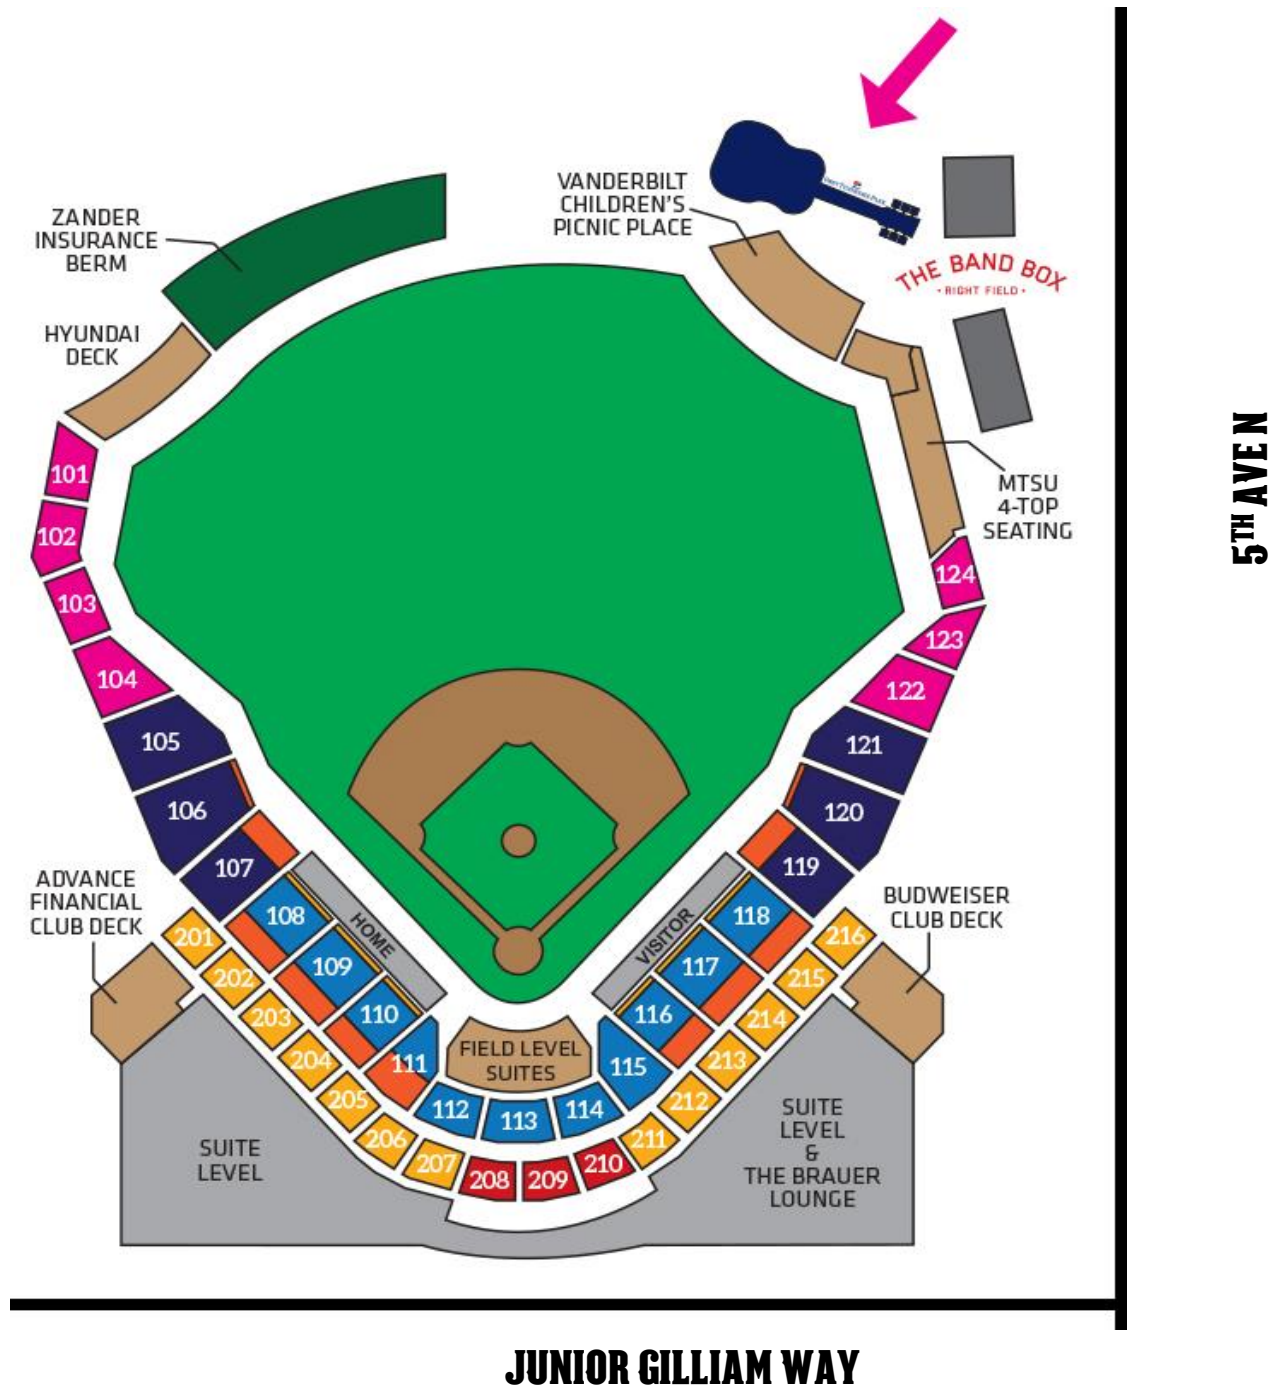

# REMINDERS

- ENTRY**

All dogs must have a dog ticket and enter with their owners through the Right Field Entrance gates behind the guitar scoreboard on 5<sup>th</sup> Ave N.

**ENTER HERE**

- **REQUIREMENTS**

All dogs attending must be spayed or neutered and have current documentation of vaccinations to be admitted. All dogs must be kept on a leash at all times (no retractable leashes permitted). Upon entering First Tennessee Park, all owners must fill out a waiver for their dog.

- **SEATING**

All participants will be seated in one of three sections: 102, 103 and 104 and must be seated in their assigned seats. Dogs are not allowed outside the specified "Bark in the Park" area that will be noted.

- **AMENITIES**

Water will be provided for our canine friends. Dogs are not permitted outside of Bark in the Park noted area.