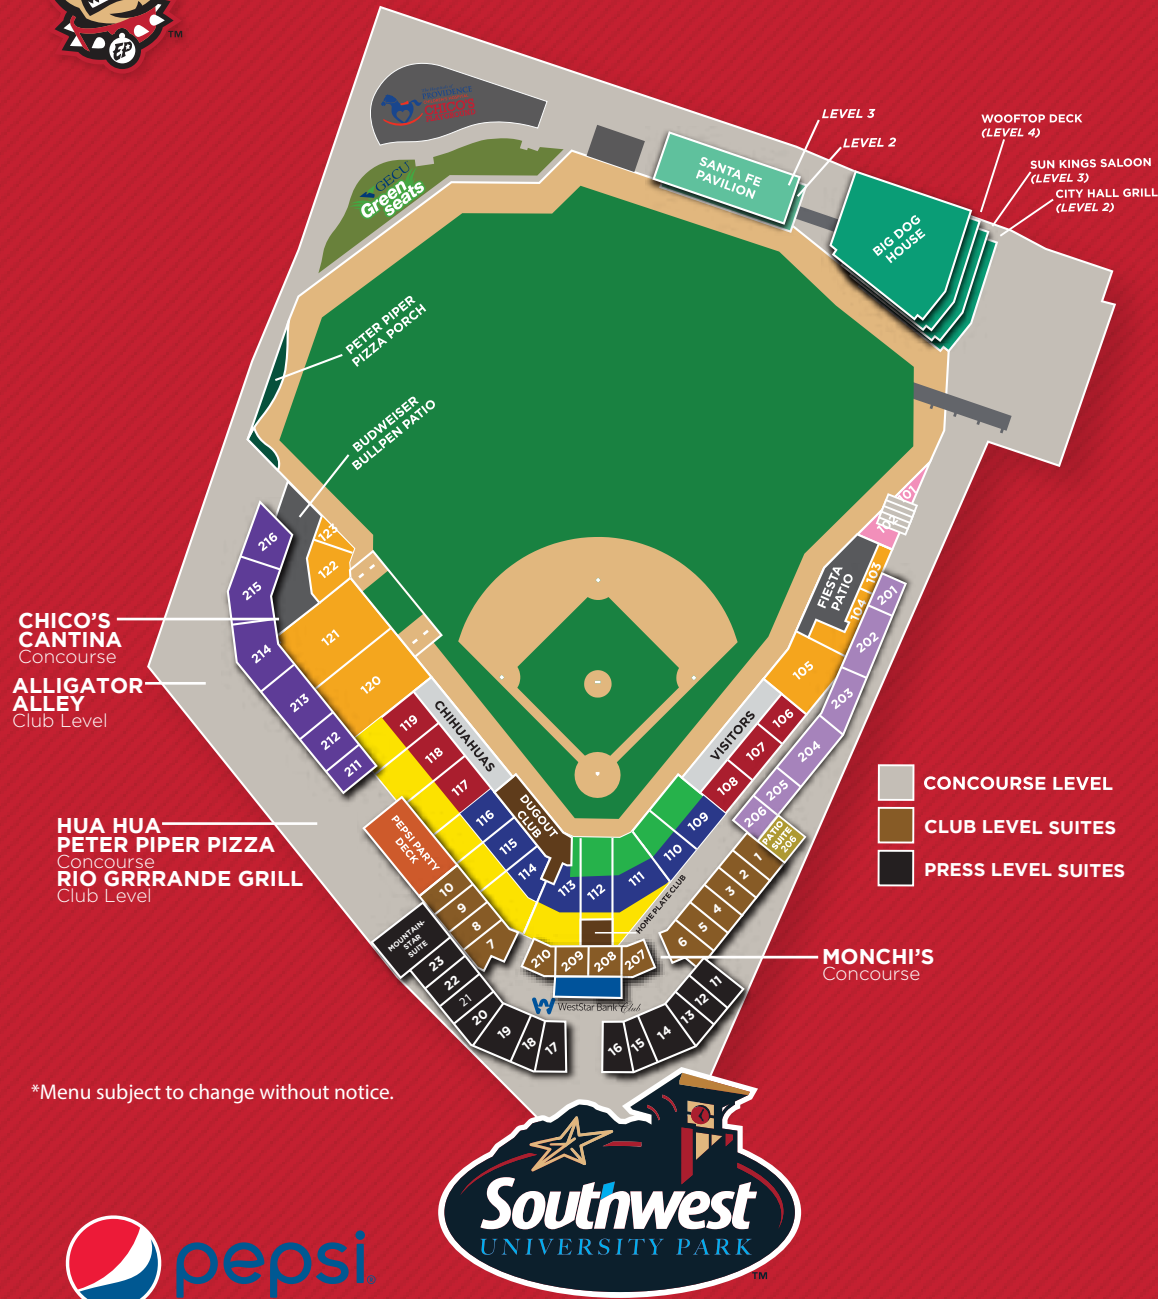

2018 HUNGRY FAN MAP

CHICO'S CANTINA
Concourse

ALLIGATOR ALLEY
Club Level

HUA HUA PETER PIPER PIZZA
Concourse
RIO GRRRANDE GRILL
Club Level

MONCHI'S
Concourse

*Menu subject to change without notice.

- (GF) Gluten Free
- (VG) Vegetarian
- (V) Vegan

SOUTHWEST LEMONADE

Santa Fe Plaza
Fresh Squeezed Lemonade
(Regular, Cherry, or Blue Coconut)
Kettle Corn

DIPPIN DOTS (VG)

Section 102 & 211
Souvenir Helmet

FRUTAS LOCAS!

Section 103
Piña Locas
Fruitas Locas
Fresh Jugos Locas
Aguas Frescas
Papas Locas
Fruit Smoothies Locos

Coffee
Souvenir Soda 32oz
Regular Soda 24oz
Bottled Water
Gatorade
Large Premium Draft Beer 20oz
Large Domestic Draft Beer 20oz

CHICO'S CANTINA

Section 121

3-Pound Championship Burrito*

Chihua'rrines

Five Layer Nachos

FUNNEL CAKE & CHURROS

Section 122

Funnel Cake
Agua Frescas
Churros (All Toppings + Leche Condensada)
Papas Locas

(*Toppings: Bacon Marshmallow, Caramel, Chocolate, Strawberry, Aguas Frescas)

ICE CREAM PARLOR